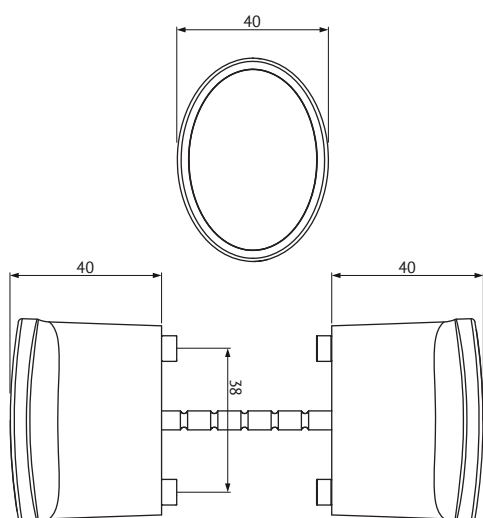

### Product description

Door bolt DF1000. Has a straight latch. Door width 24 - 40 mm.

### Technical data

Material	Zinc
Available plating options	Chrome (Cr)
Weight	0,55kg

This content is protected by Intellectual Property Rights Laws. The title to the content shall not pass to you, and instead shall remain with Abloy Oy or a third party holding the title. Abloy develops continuously the products and solutions offered. Therefore, the information contained in the document is subject to change without notice. ABLOY PROVIDES THIS CONTENT ON AN "AS IS" BASIS WITHOUT ANY WARRANTIES OF ANY KIND, EXPRESS, IMPLIED, OR STATUTORY."